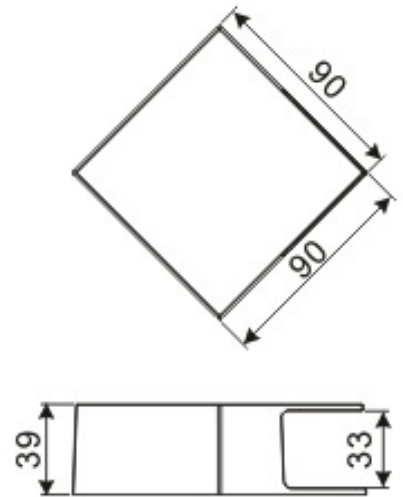

# LED Wall Lighting – LR-W00135

Model No.	LR-W00135
LED Type	AC Power LED
LED Q'TY.	1
Beam Angle	90°
Minimum luminous flux(lm)	140
Voltage	120~240V
LED Watt	4W(Total Watt)
Environmental Temperature	- 20°C~60°C
Environmental Humidity	0%-95%
Safety Class	I
Safety Type	IP44
Material	Aluminium
Driver	Included